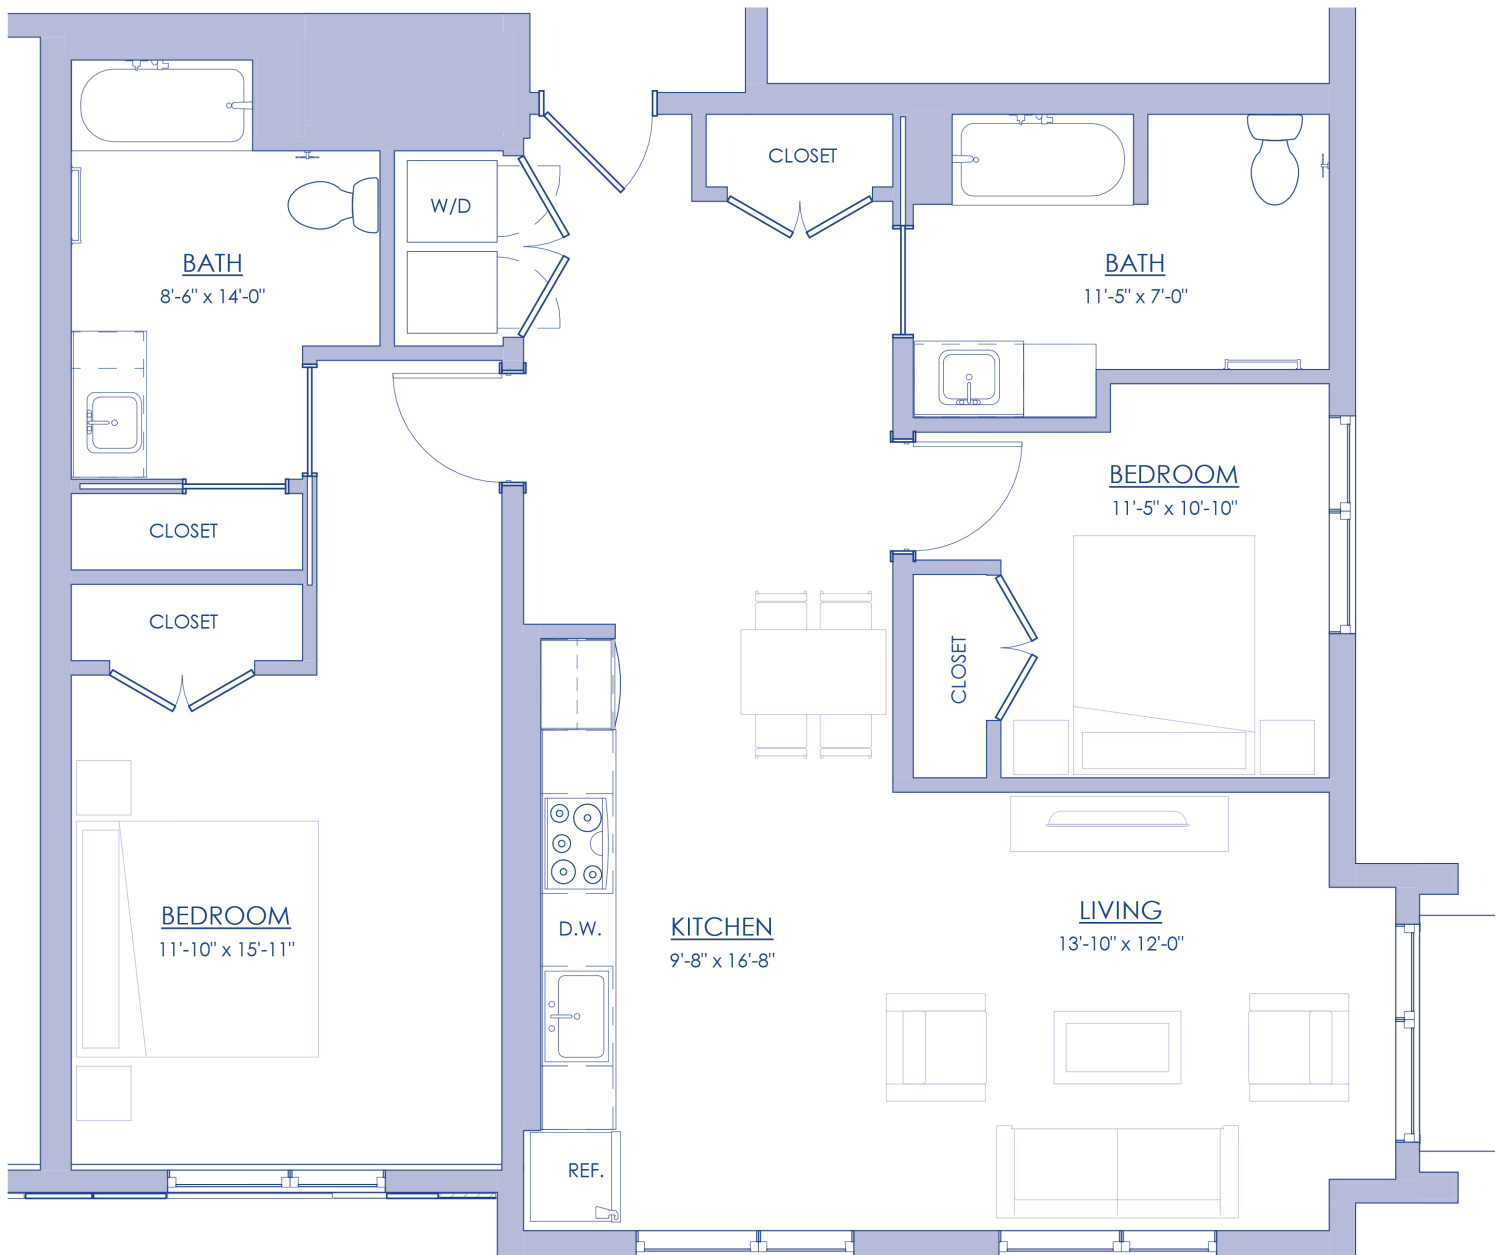

THE RESIDENCES AT

RIVER'S EDGE

RESIDENCE 208

1136 SF

The configuration and use of spaces as shown on this floor plan rendering are subject to change without notice and are meant to be illustrative only.