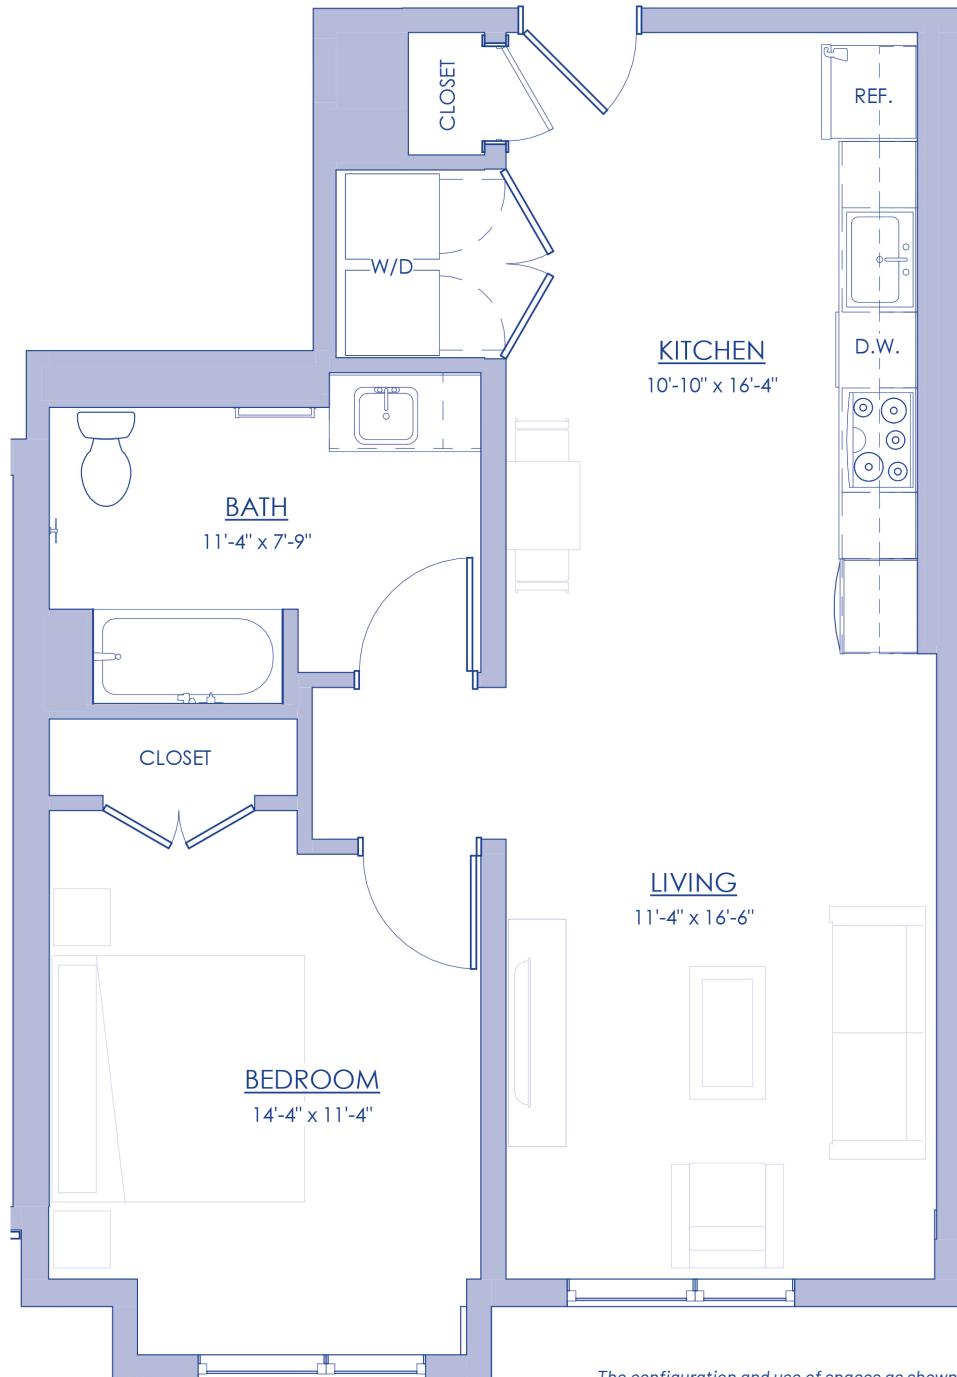

THE RESIDENCES AT

RIVER'S EDGE

RESIDENCE 210 & 310

769 SF

The configuration and use of spaces as shown on this floor plan rendering are subject to change without notice and are meant to be illustrative only.