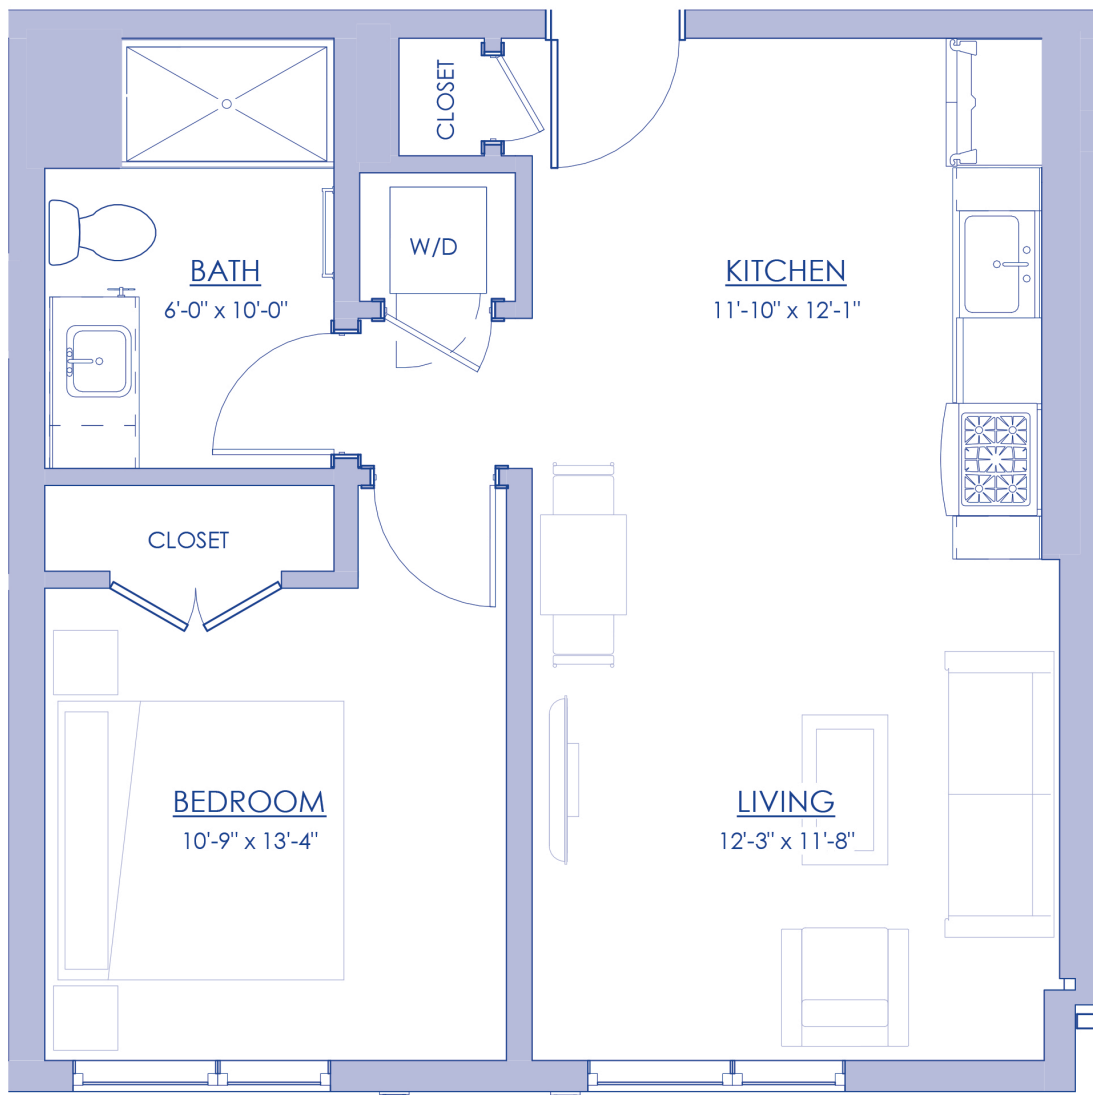

THE RESIDENCES AT

RIVER'S EDGE

RESIDENCE 201, 301, 401 & 501

613 SF

The configuration and use of spaces as shown on this floor plan rendering are subject to change without notice and are meant to be illustrative only.