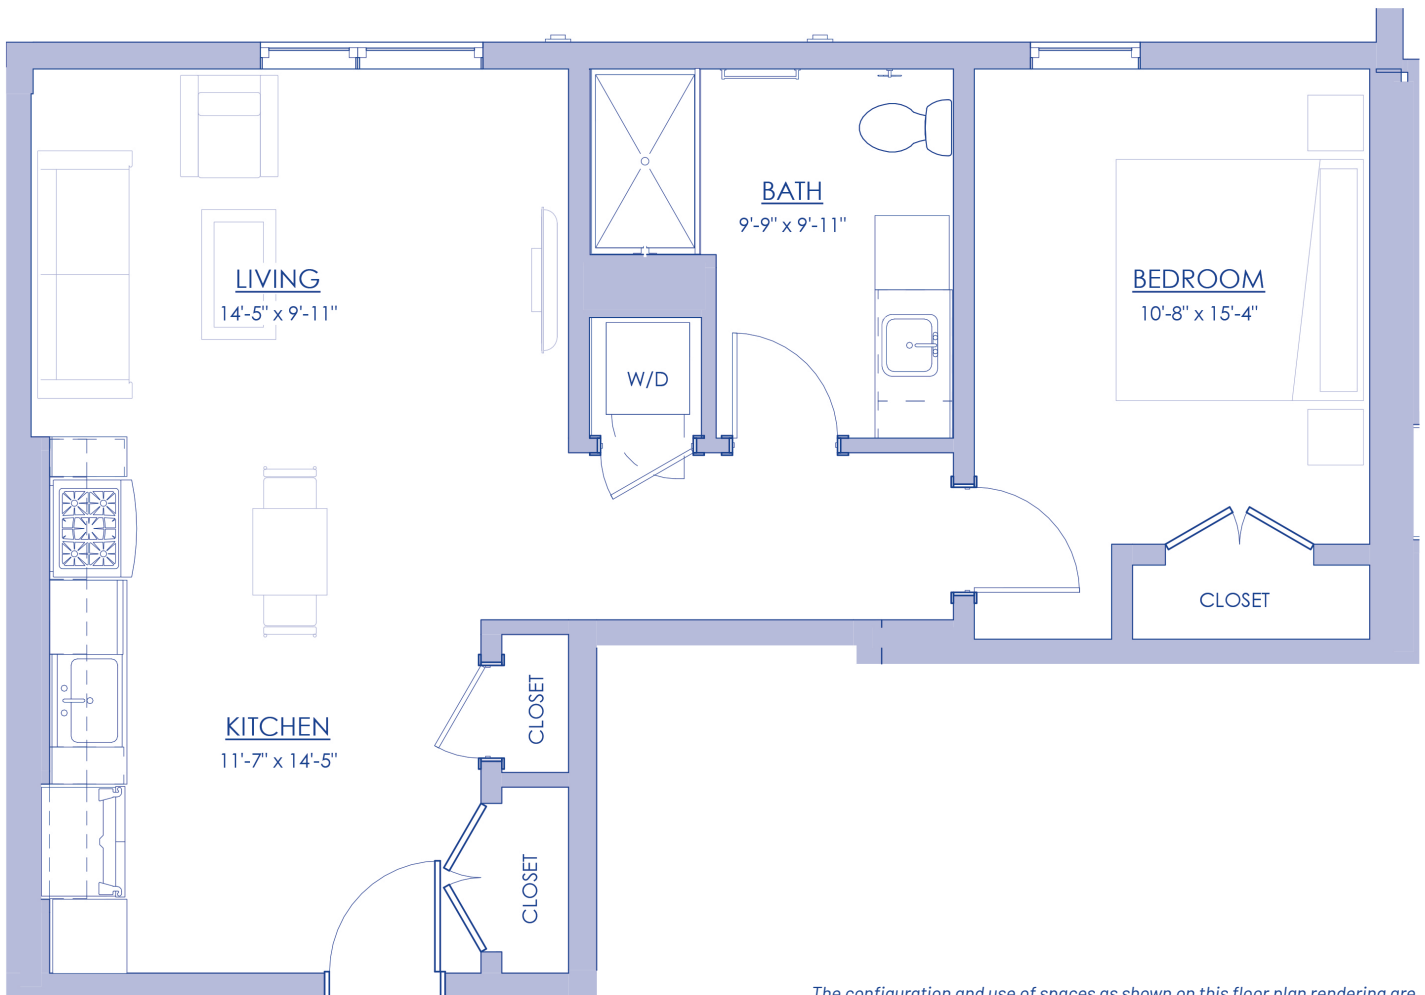

THE RESIDENCES AT

RIVER'S EDGE

RESIDENCE 204, 304, 404 & 504

737 SF

The configuration and use of spaces as shown on this floor plan rendering are subject to change without notice and are meant to be illustrative only.