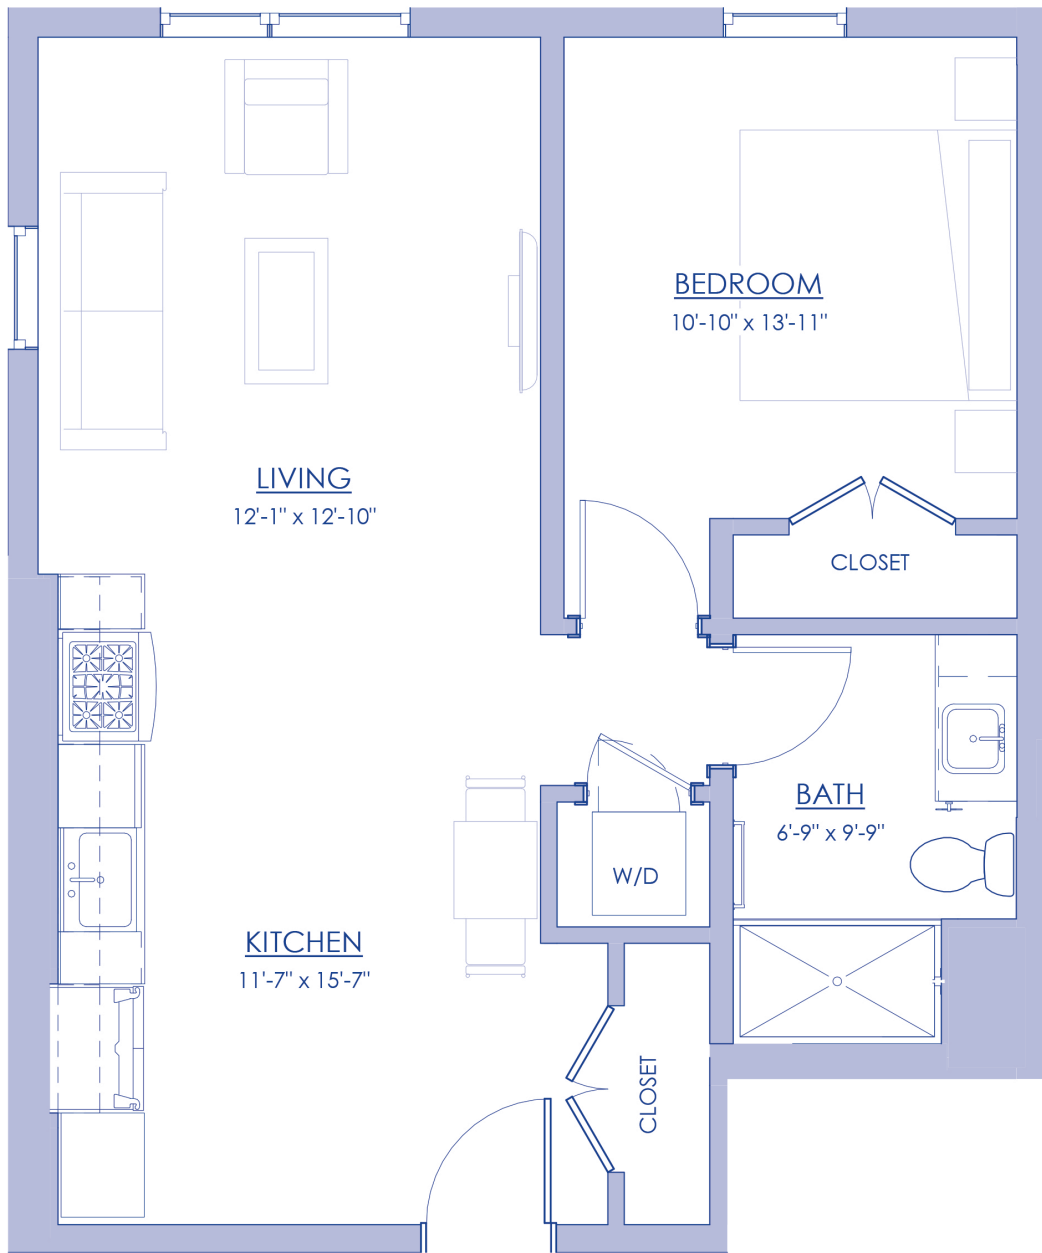

# RIVER'S EDGE

## RESIDENCE 205, 305, 405 & 505

693 SF

*The configuration and use of spaces as shown on this floor plan rendering are subject to change without notice and are meant to be illustrative only.*