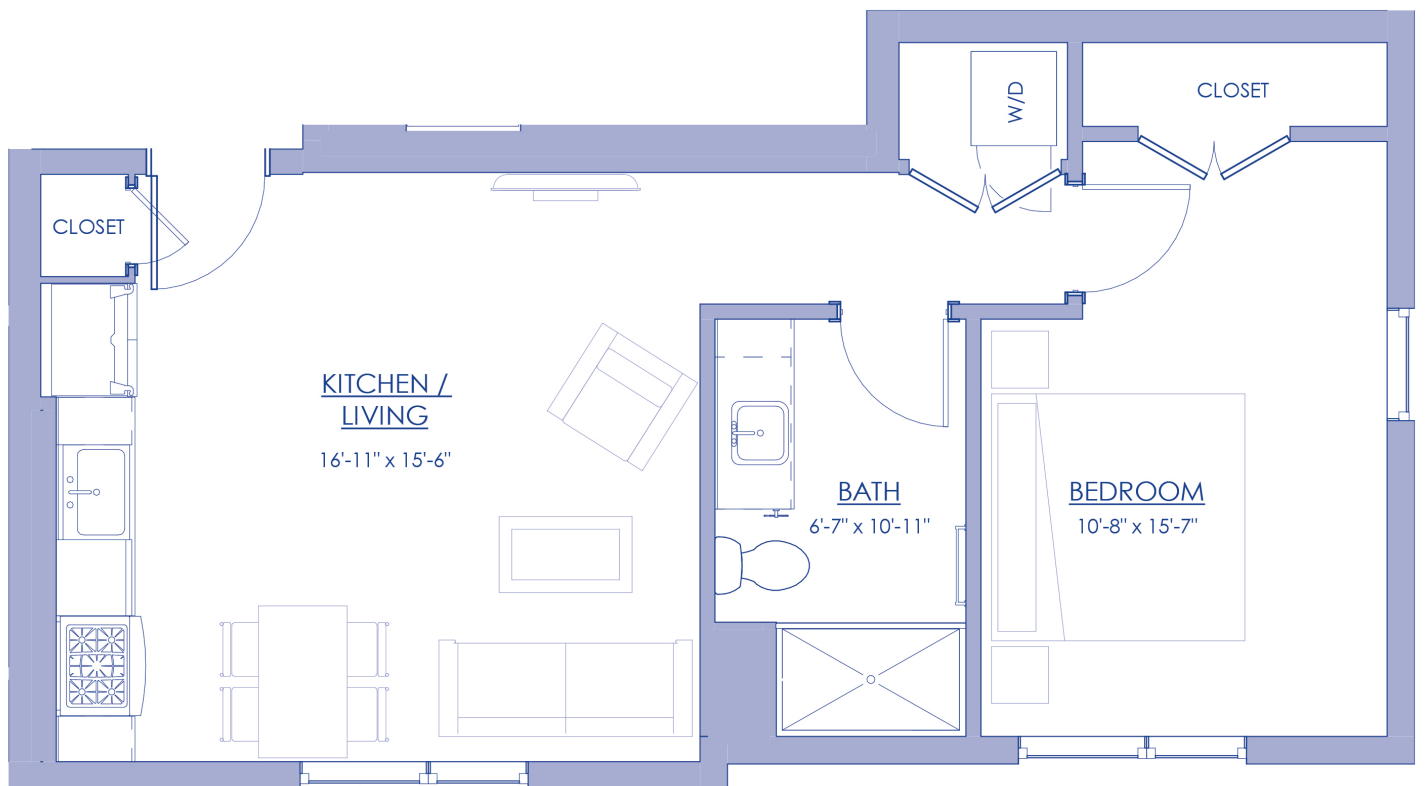

THE RESIDENCES AT

RIVER'S EDGE

RESIDENCE 207, 307, 407 & 507

637 SF

The configuration and use of spaces as shown on this floor plan rendering are subject to change without notice and are meant to be illustrative only.