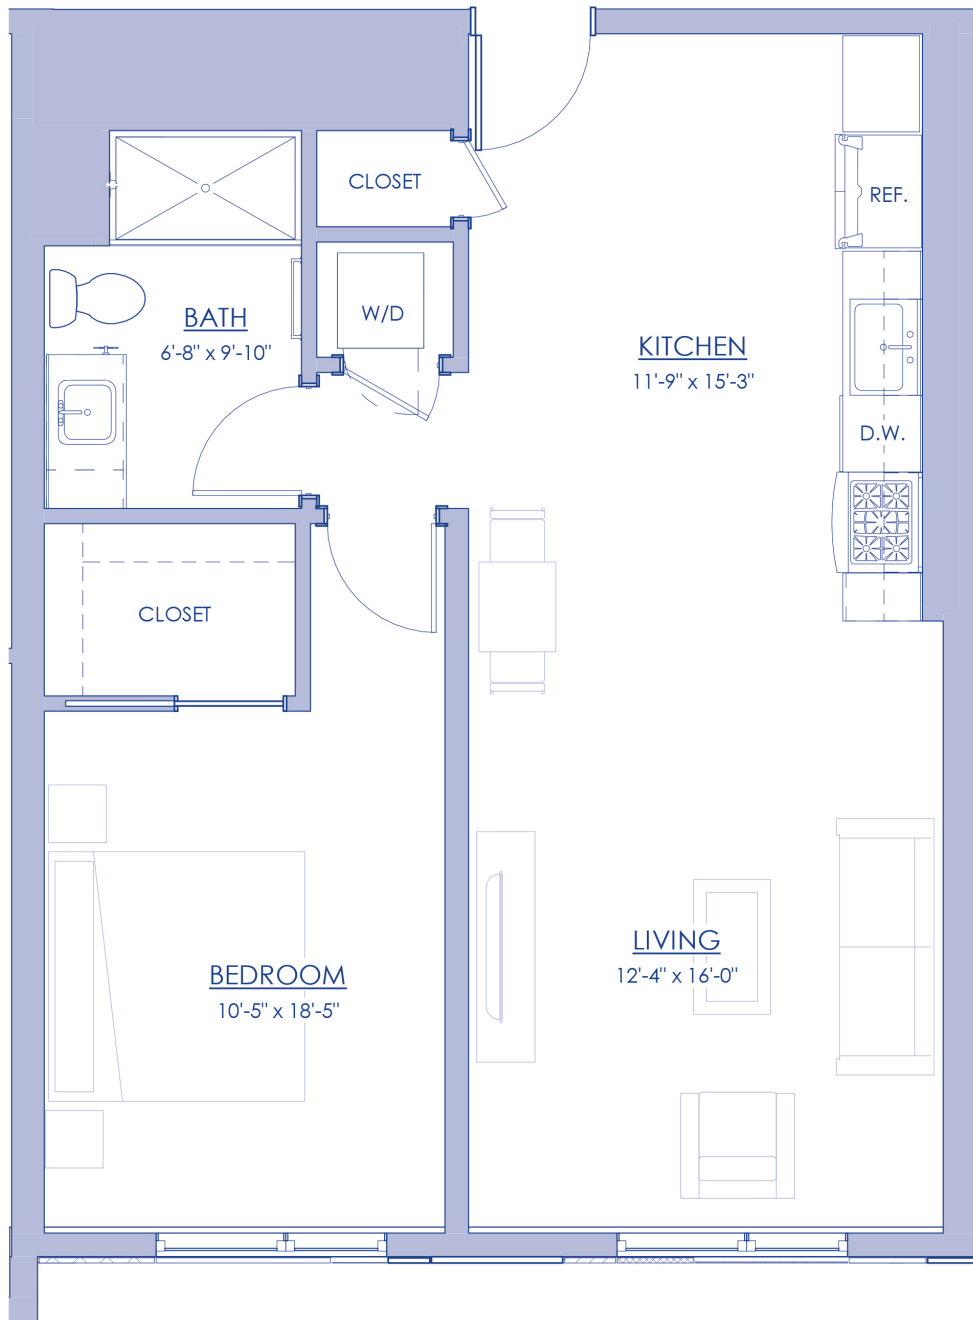

THE RESIDENCES AT

RIVER'S EDGE

RESIDENCE 209, 309, 409 & 509

753 SF

The configuration and use of spaces as shown on this floor plan rendering are subject to change without notice and are meant to be illustrative only.