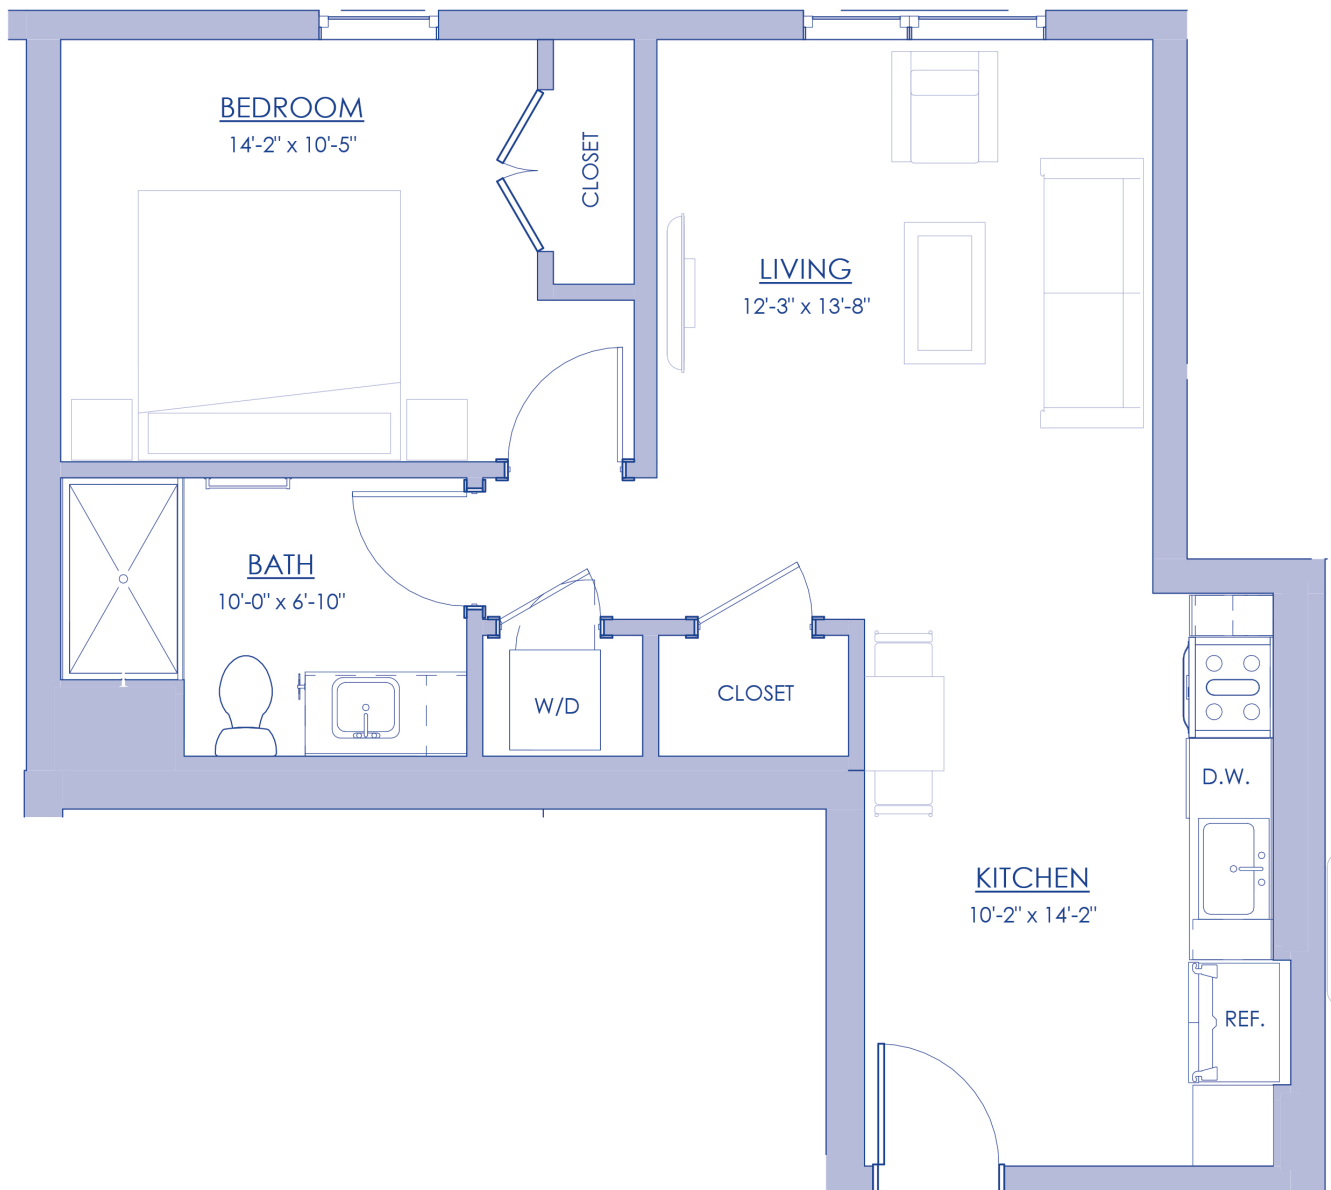

# RIVER'S EDGE

## RESIDENCE 206, 306, 406, 506 & 606

664 SF

*The configuration and use of spaces as shown on this floor plan rendering are subject to change without notice and are meant to be illustrative only.*