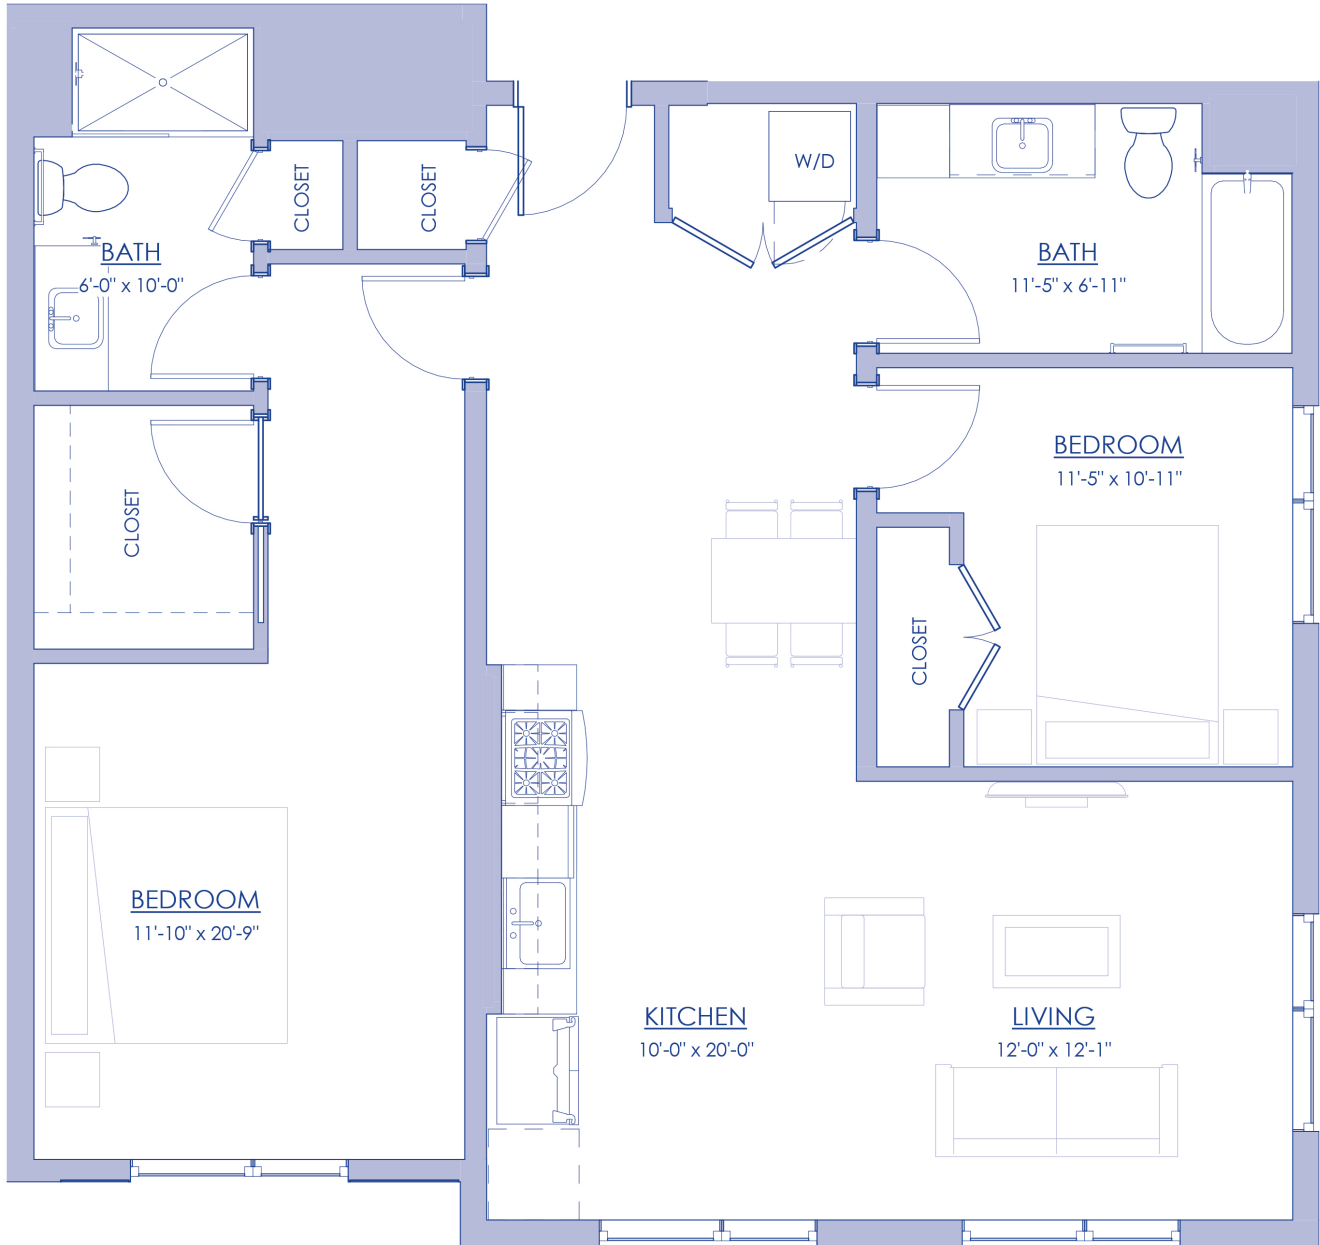

# RIVER'S EDGE

# RESIDENCE 308, 408 & 508

1122 SF

*The configuration and use of spaces as shown on this floor plan rendering are subject to change without notice and are meant to be illustrative only.*