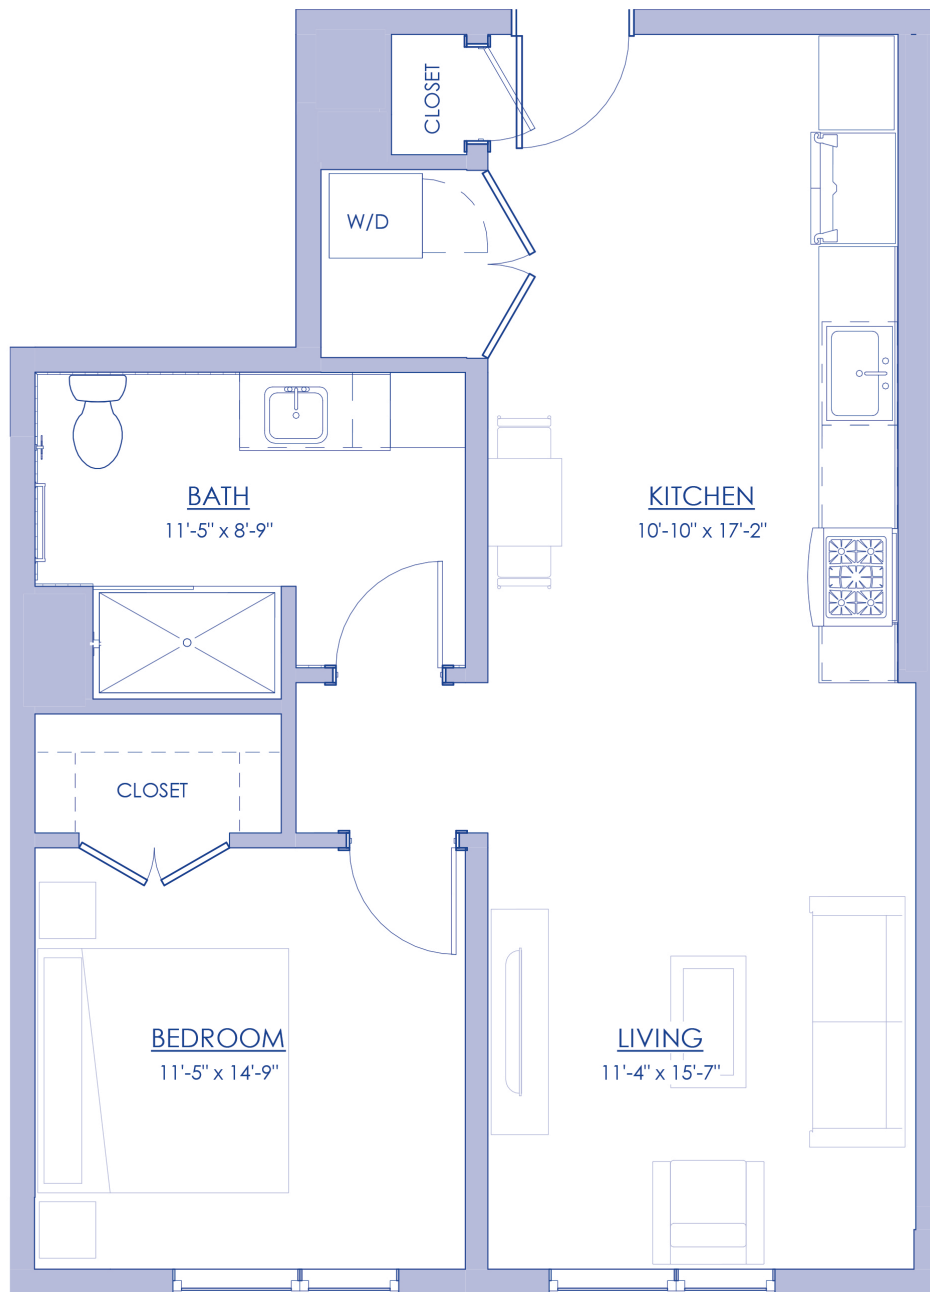

THE RESIDENCES AT

RIVER'S EDGE

RESIDENCE 410 & 510

749 SF

The configuration and use of spaces as shown on this floor plan rendering are subject to change without notice and are meant to be illustrative only.