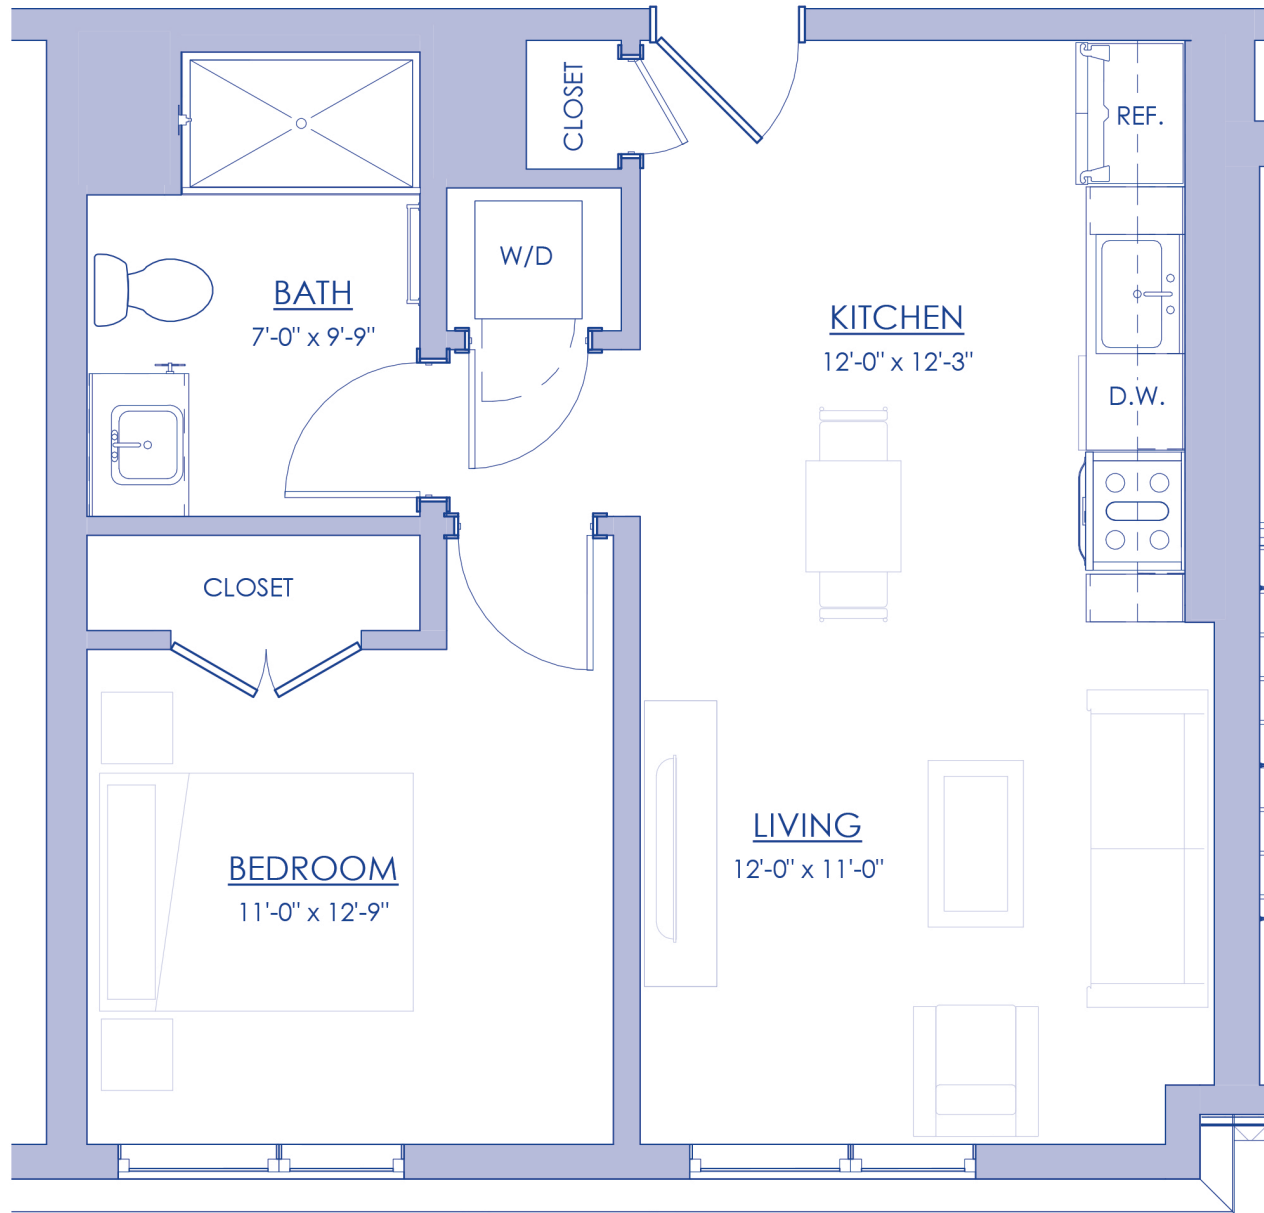

THE RESIDENCES AT

RIVER'S EDGE

RESIDENCE 601

596 SF

The configuration and use of spaces as shown on this floor plan rendering are subject to change without notice and are meant to be illustrative only.