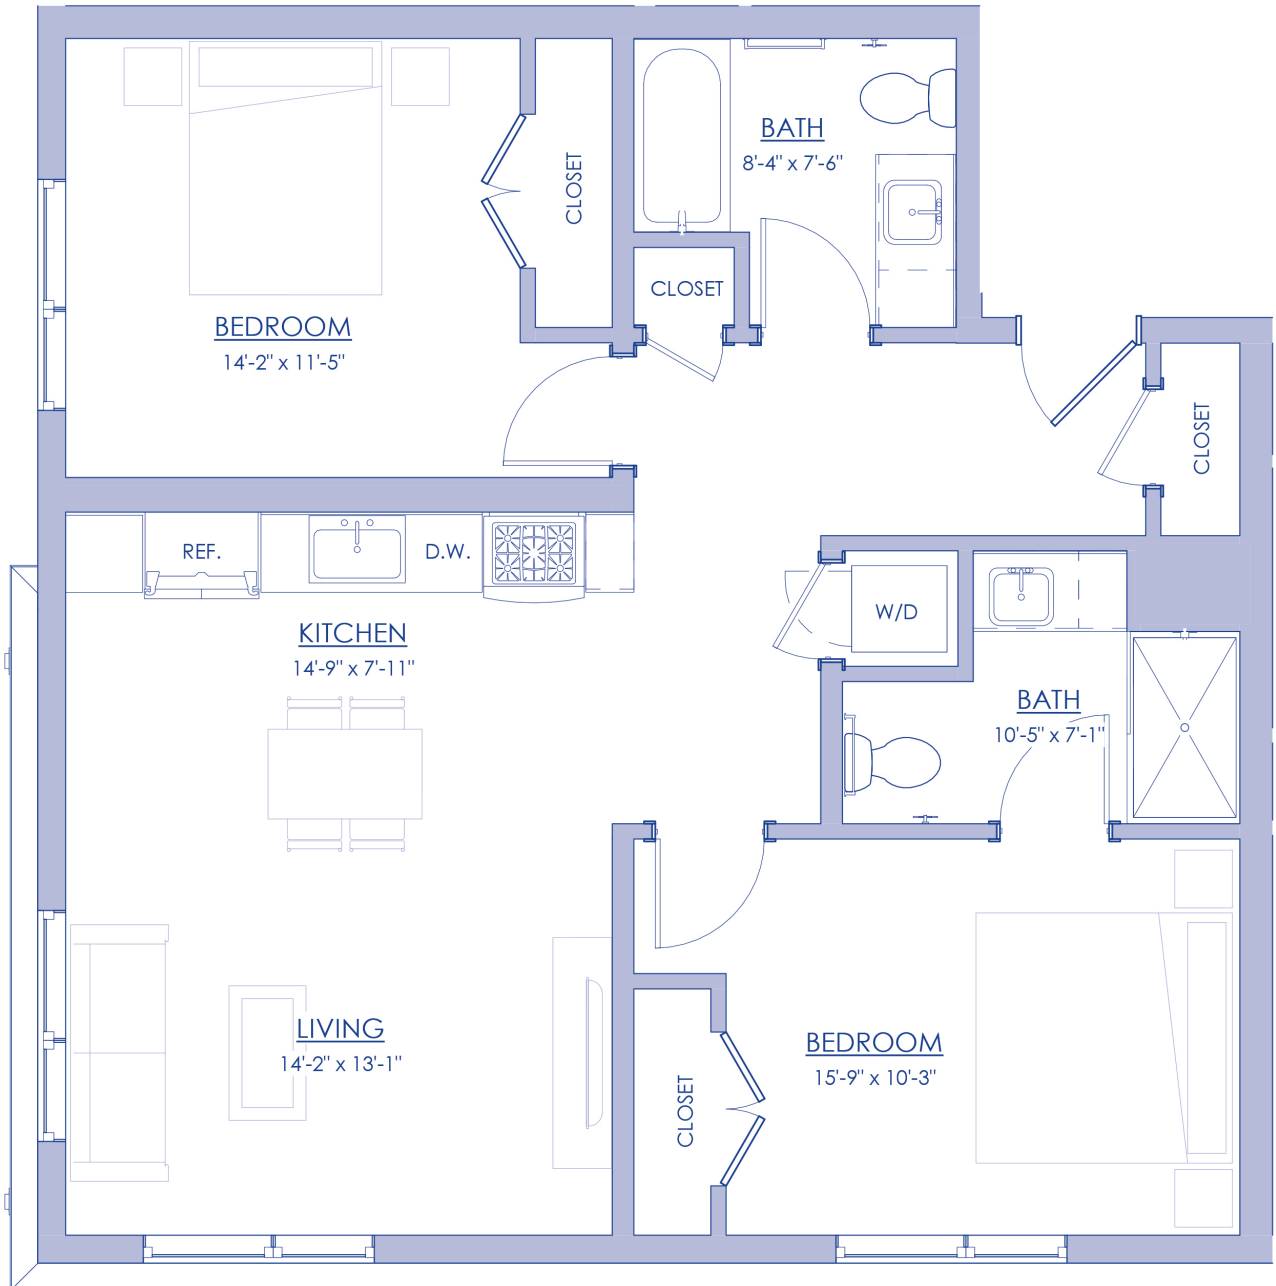

# RIVER'S EDGE

# RESIDENCE 602

954 SF

*The configuration and use of spaces as shown on this floor plan rendering are subject to change without notice and are meant to be illustrative only.*