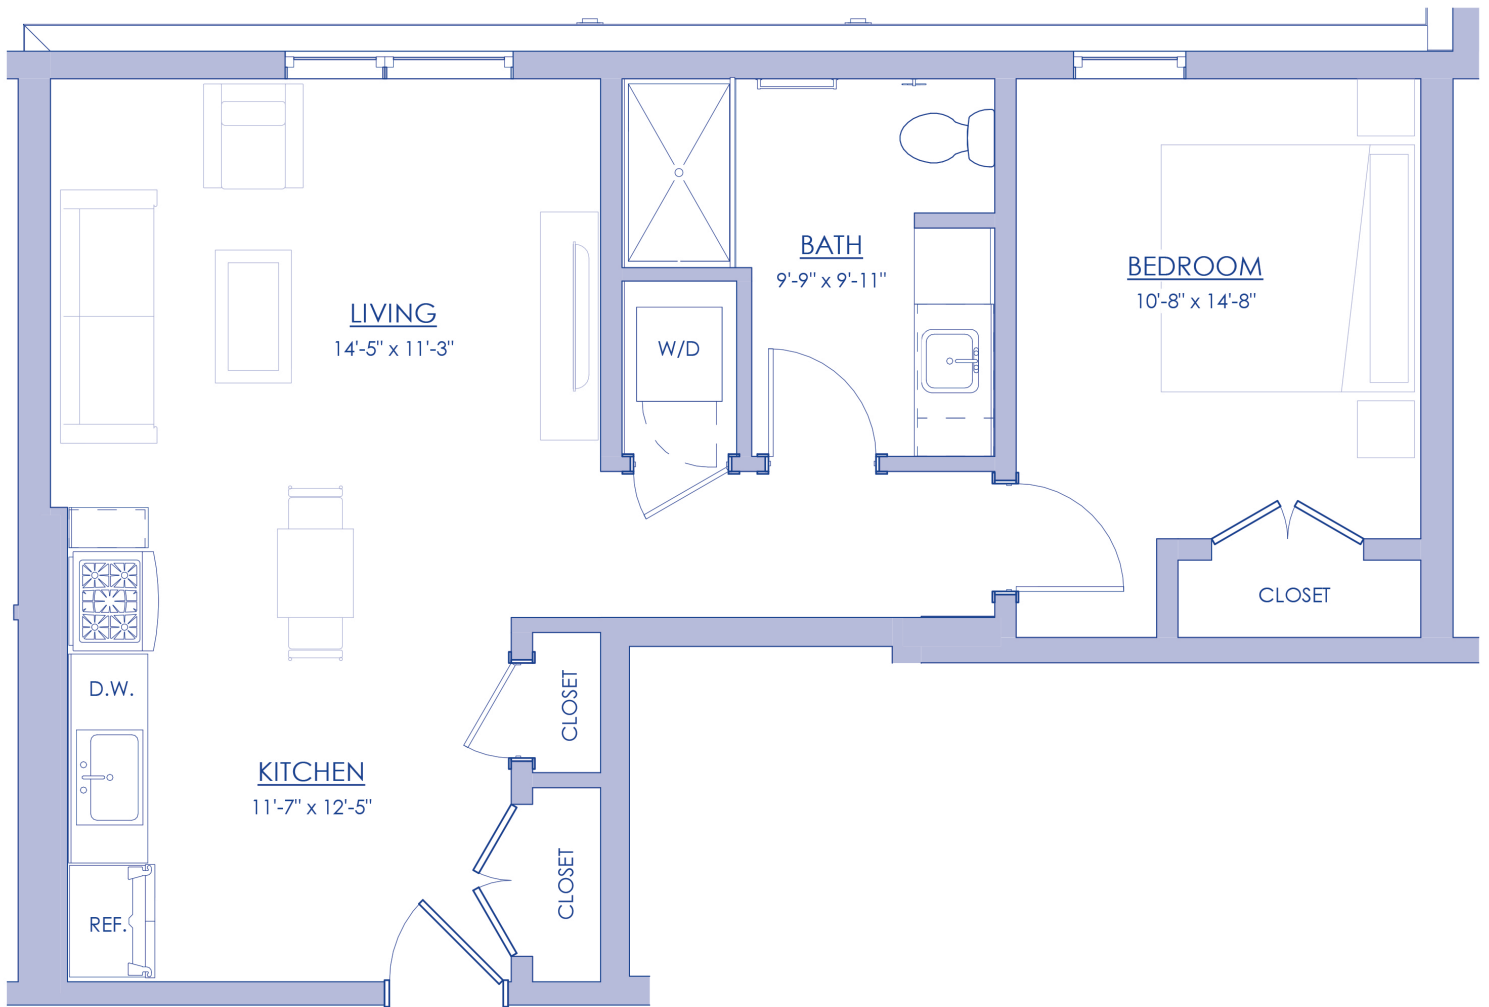

# RIVER'S EDGE

# RESIDENCE 604

712 SF

*The configuration and use of spaces as shown on this floor plan rendering are subject to change without notice and are meant to be illustrative only.*