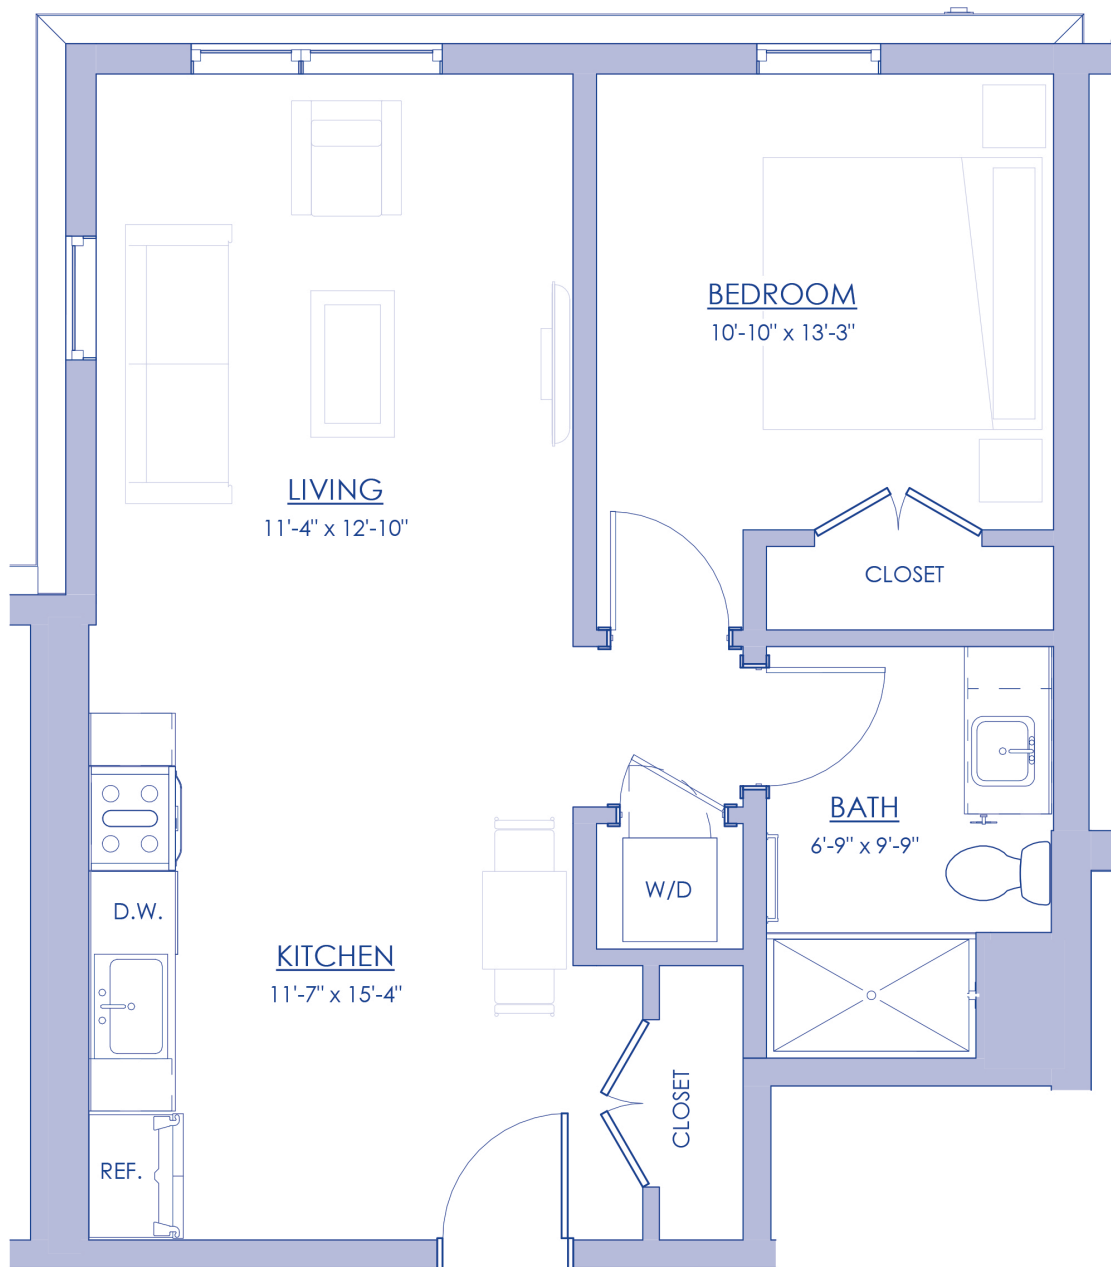

THE RESIDENCES AT

RIVER'S EDGE

RESIDENCE 605

667 SF

The configuration and use of spaces as shown on this floor plan rendering are subject to change without notice and are meant to be illustrative only.