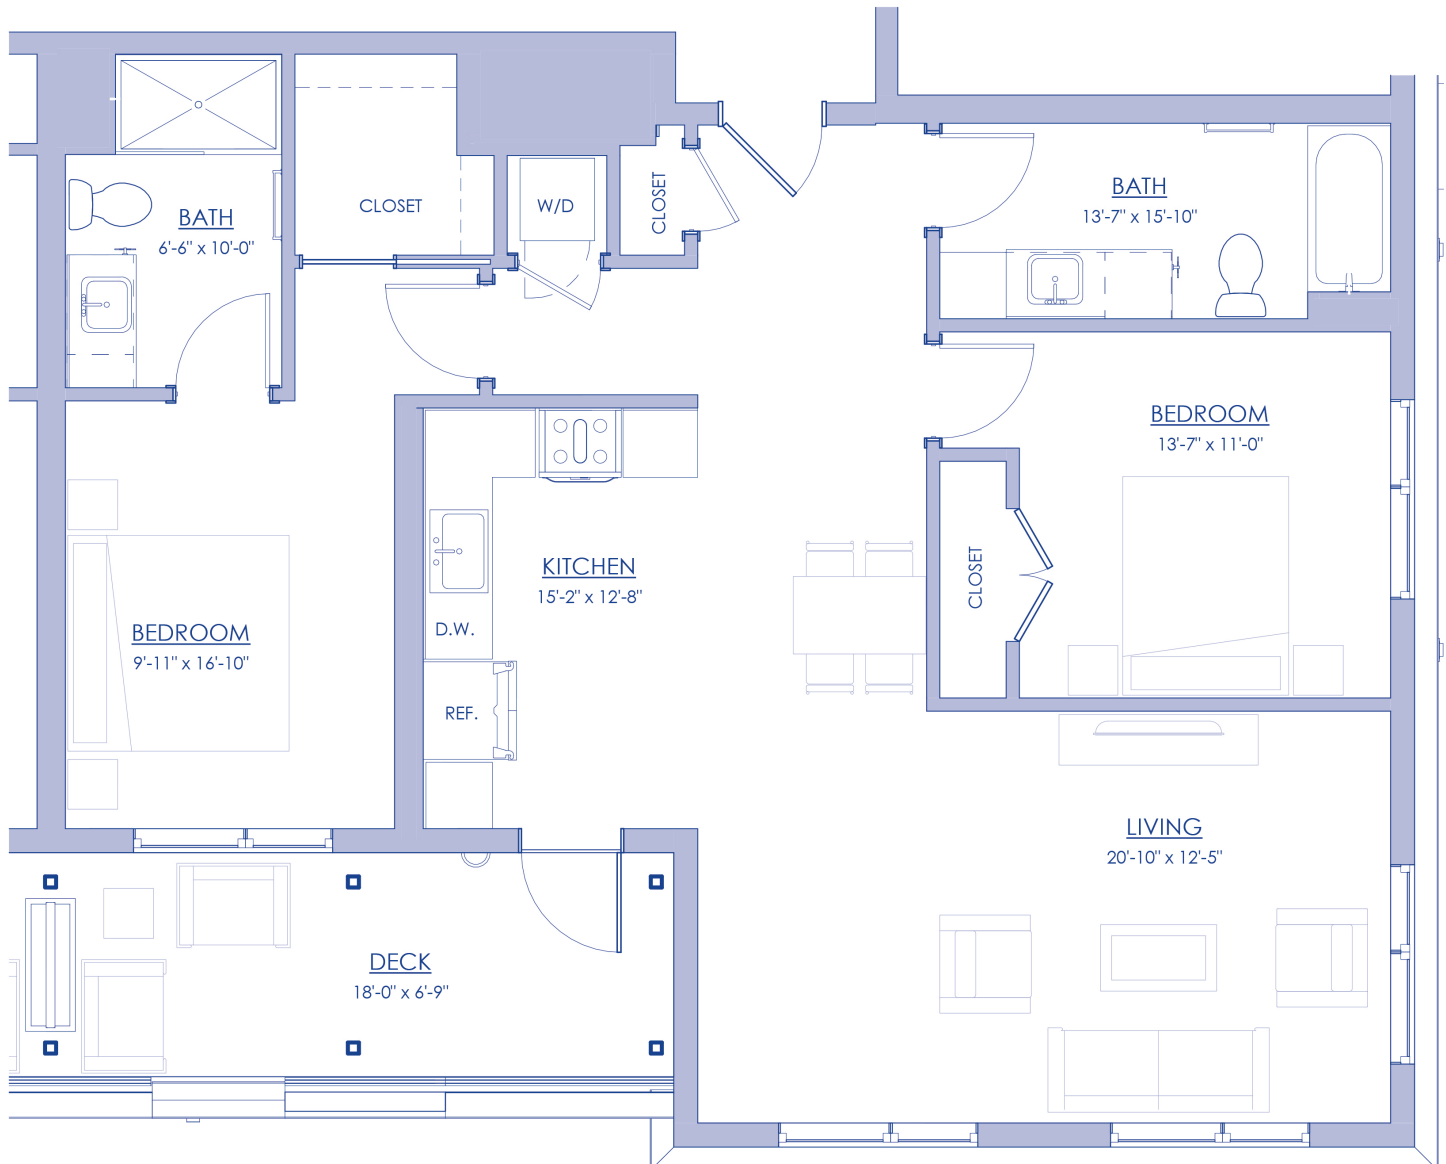

THE RESIDENCES AT

RIVER'S EDGE

RESIDENCE 608

1128 SF + 150 SF deck

The configuration and use of spaces as shown on this floor plan rendering are subject to change without notice and are meant to be illustrative only.