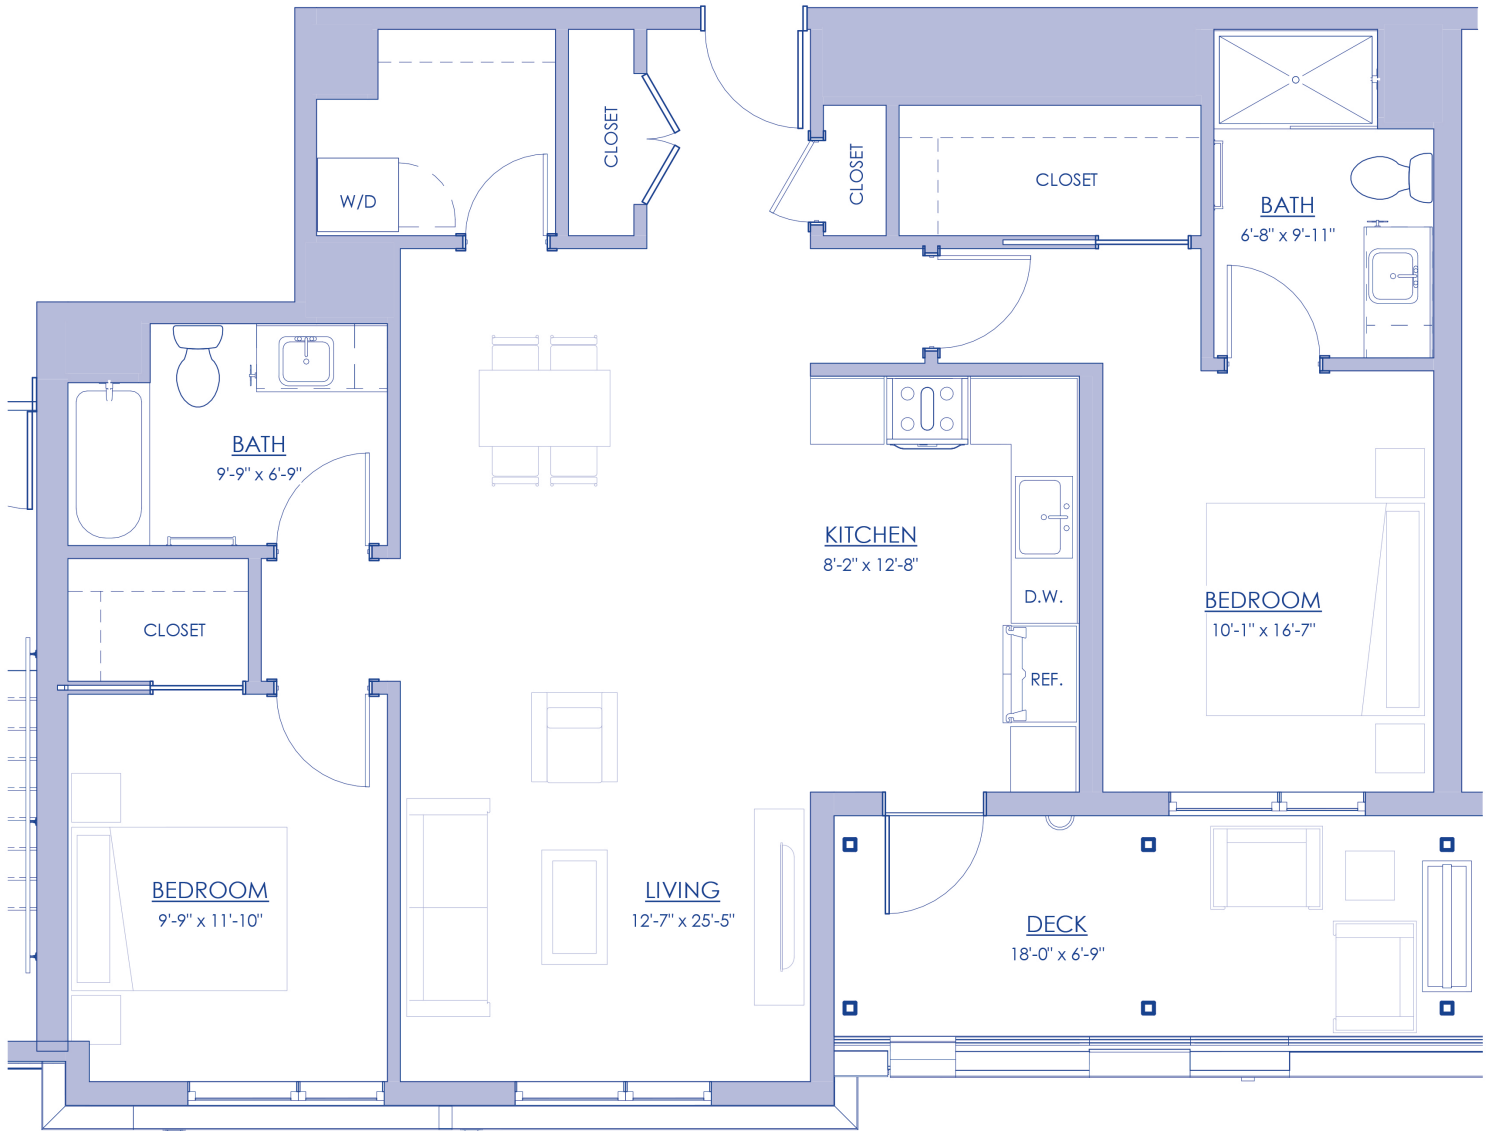

# RIVER'S EDGE

# RESIDENCE 609

1148 SF + 150 SF deck

*The configuration and use of spaces as shown on this floor plan rendering are subject to change without notice and are meant to be illustrative only.*